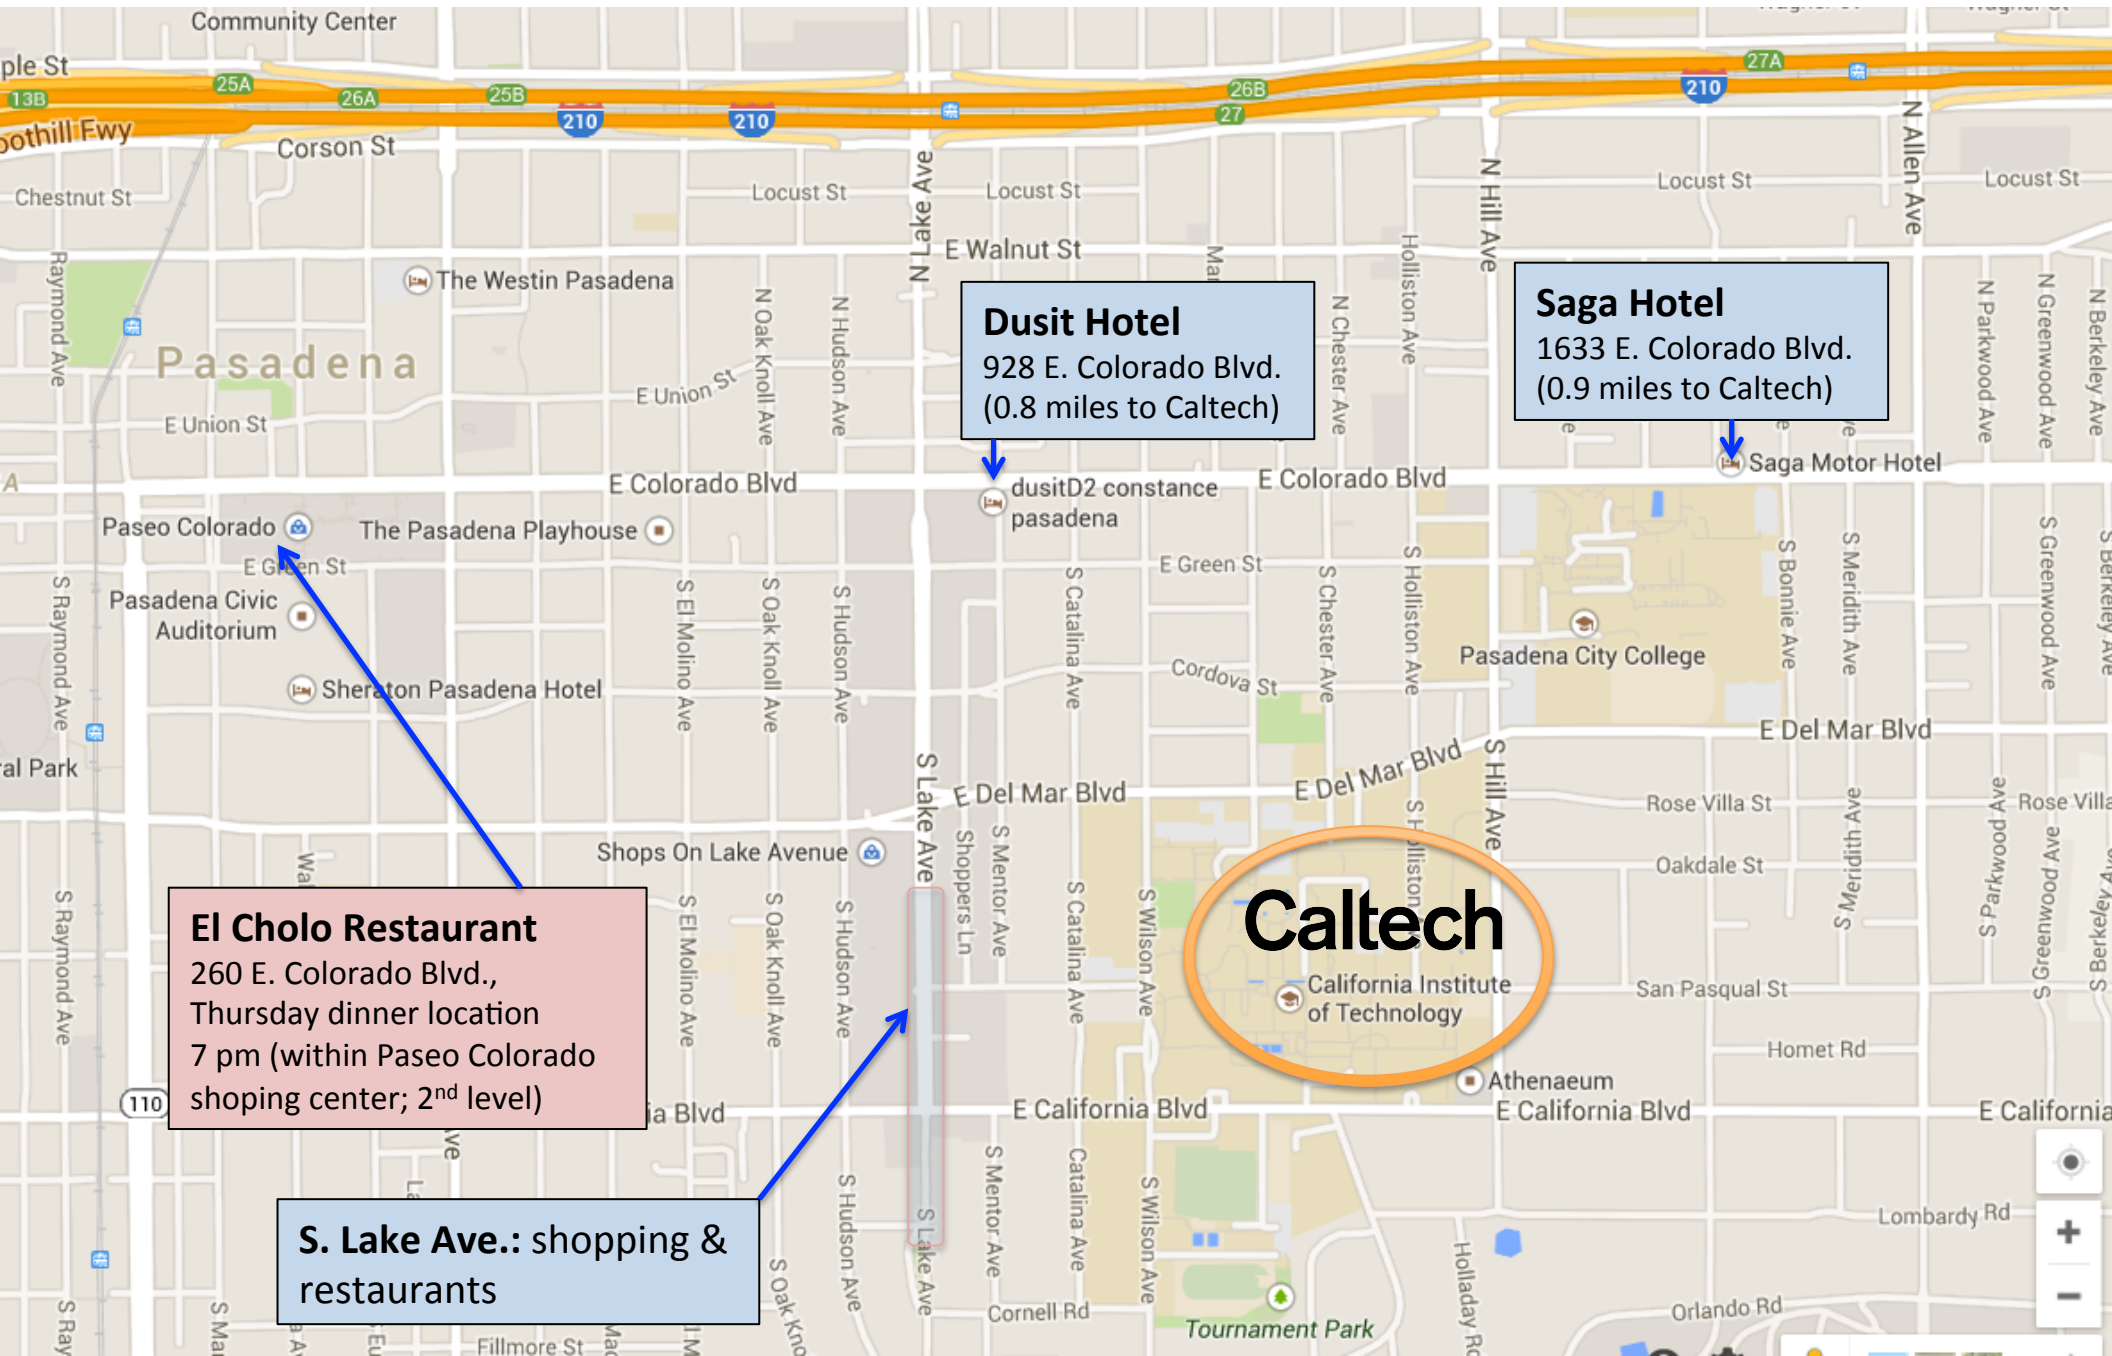

Map of Pasadena

Dusit Hotel
928 E. Colorado Blvd.
(0.8 miles to Caltech)

Saga Hotel
1633 E. Colorado Blvd.
(0.9 miles to Caltech)

El Cholo Restaurant
260 E. Colorado Blvd.,
Thursday dinner location
7 pm (within Paseo Colorado
shopping center; 2nd level)

S. Lake Ave.: shopping &
restaurants

Caltech
California Institute
of Technology