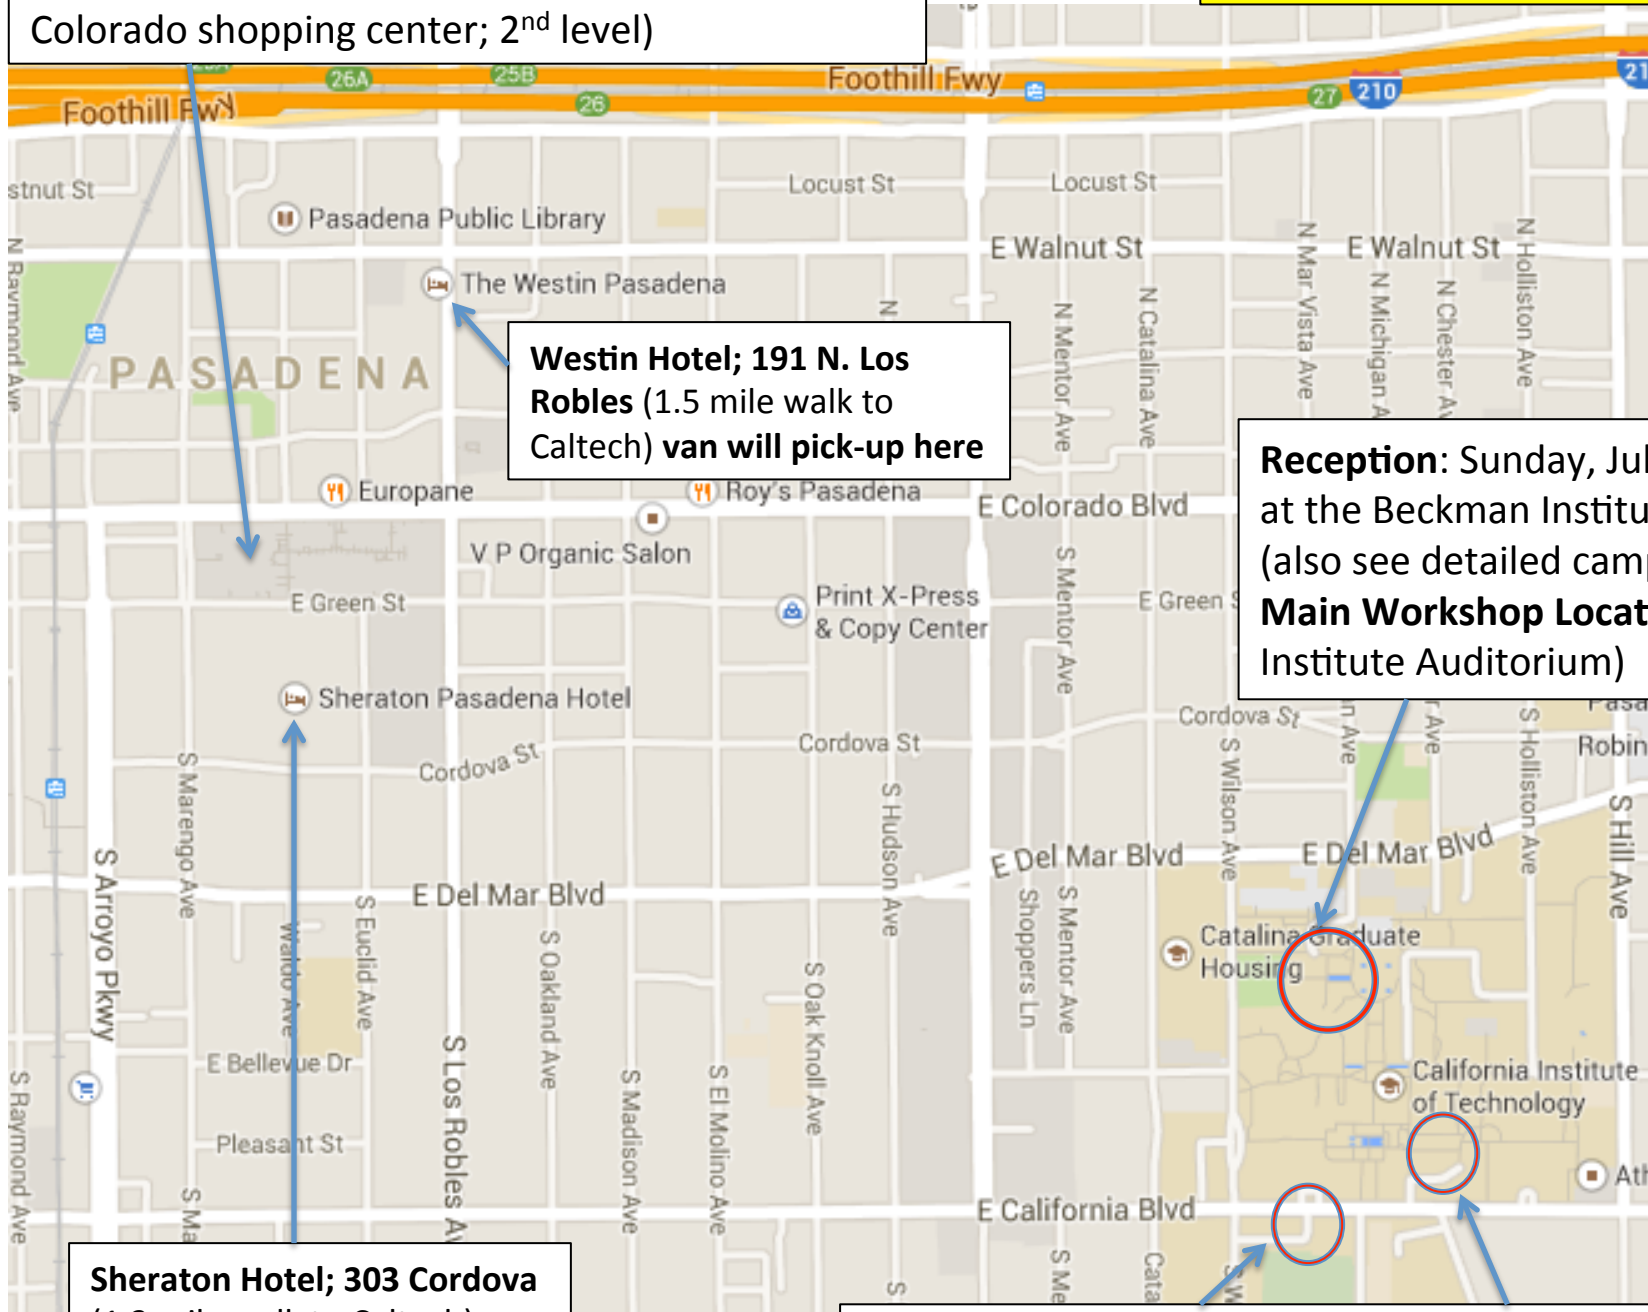

**El Cholo restaurant; 260 E. Colorado Blvd., Ste. 203, Thursday dinner location at 7 pm (in Paseo Colorado shopping center; 2<sup>nd</sup> level)**

**Smaller Scale Map of Pasadena**

**Westin Hotel; 191 N. Los Robles (1.5 mile walk to Caltech) van will pick-up here**

**Reception: Sunday, July 20, 6-8 pm at the Beckman Institute Courtyard (also see detailed campus map) and Main Workshop Location (Beckman Institute Auditorium)**

**Sheraton Hotel; 303 Cordova (1.3 mile walk to Caltech) van will pick-up here**

**Hands-On Sessions: Lees-Kubota Lecture Hall, 101 Guggenheim and Keith Spaulding 410E/W (also see detailed campus map)**