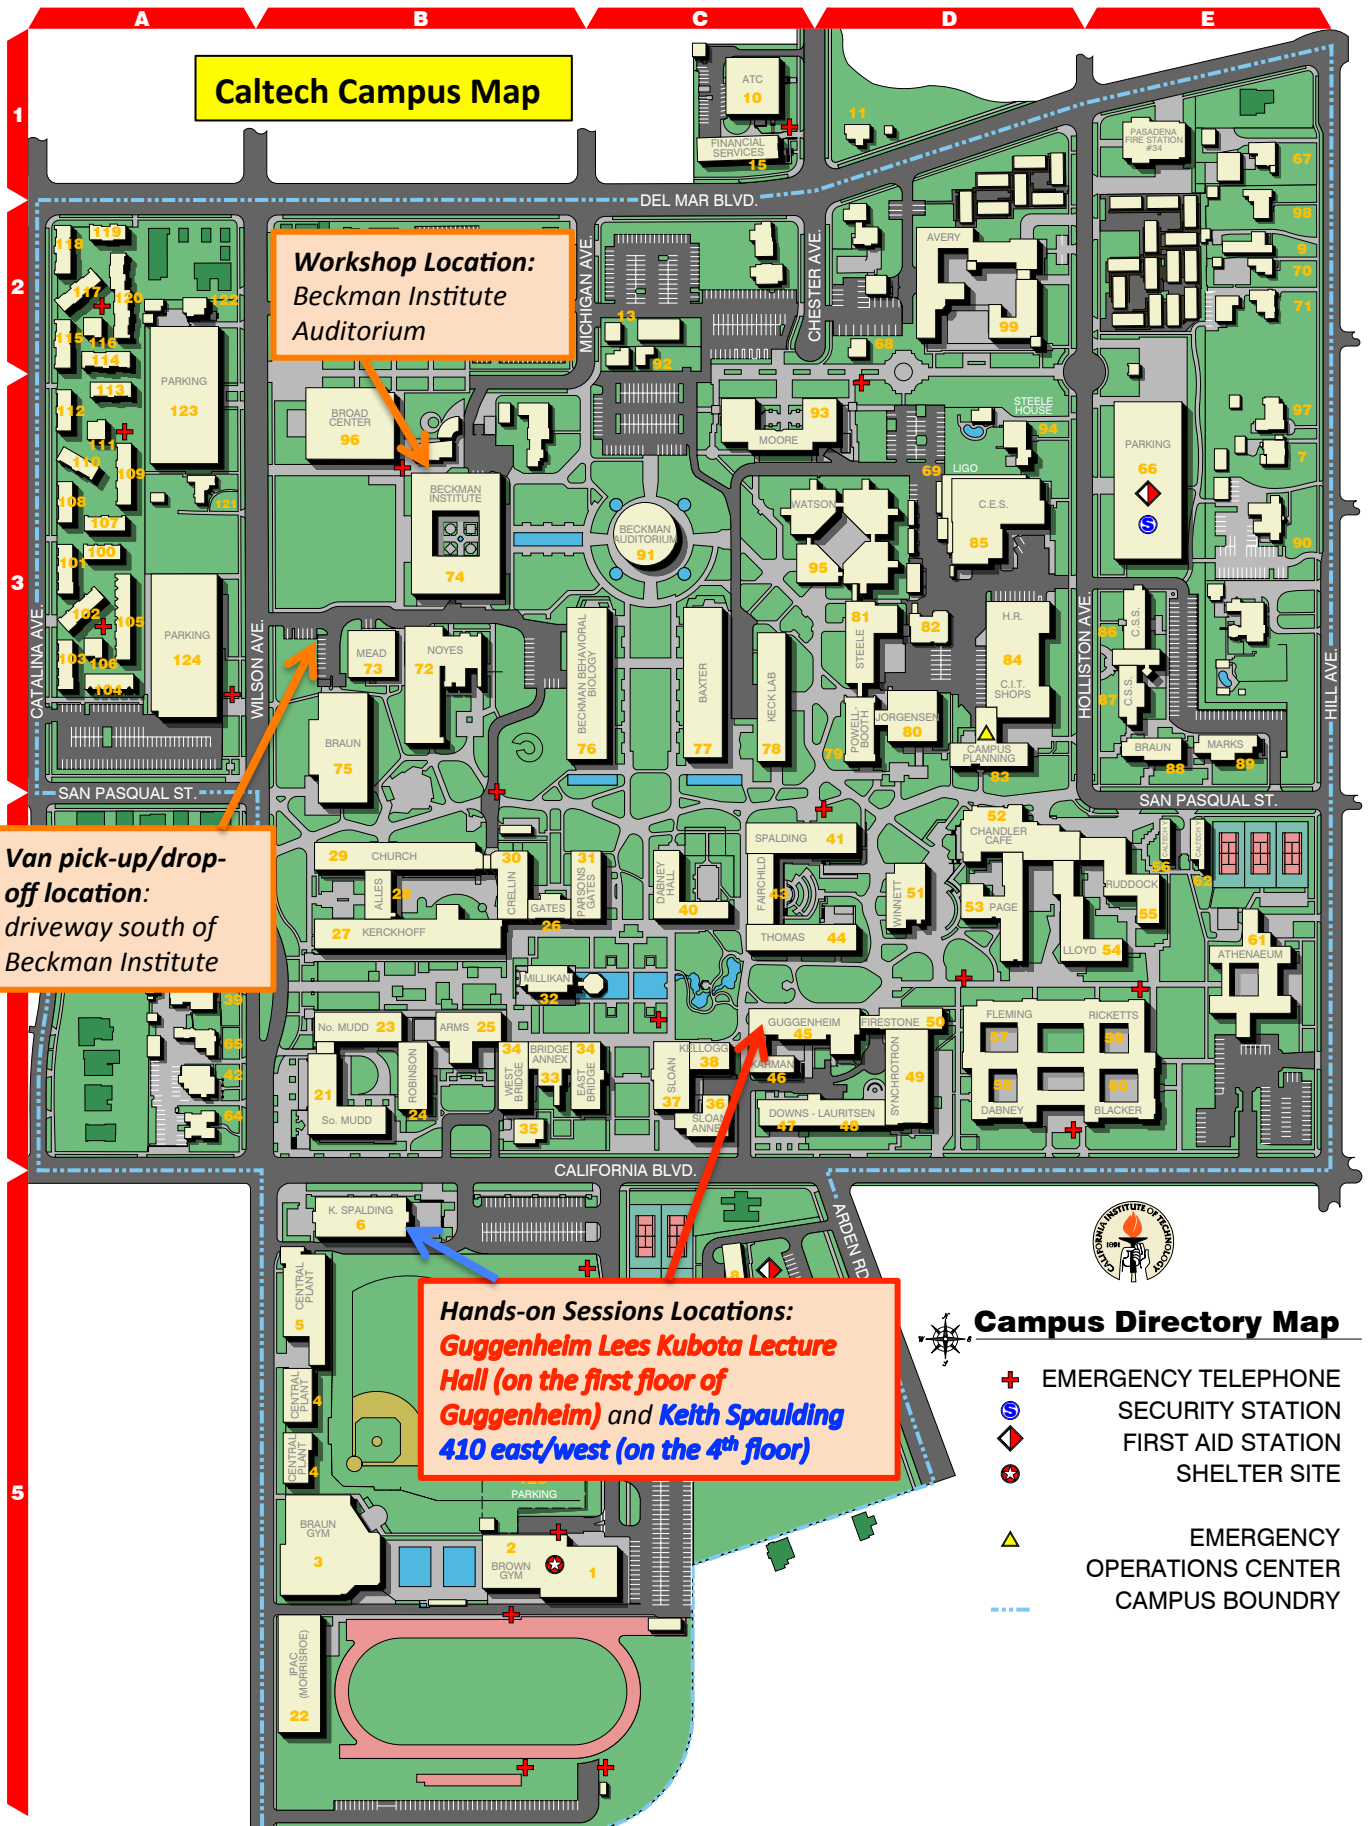

Caltech Campus Map

Workshop Location:
Beckman Institute Auditorium

Van pick-up/drop-off location:
driveway south of Beckman Institute

Hands-on Sessions Locations:
Guggenheim Lees Kubota Lecture Hall (on the first floor of Guggenheim) and Keith Spaulding 410 east/west (on the 4th floor)

- Campus Directory Map**
- + EMERGENCY TELEPHONE
 - Ⓢ SECURITY STATION
 - ◊ FIRST AID STATION
 - ⊙ SHELTER SITE
 - ▲ EMERGENCY OPERATIONS CENTER
 - CAMPUS BOUNDRY