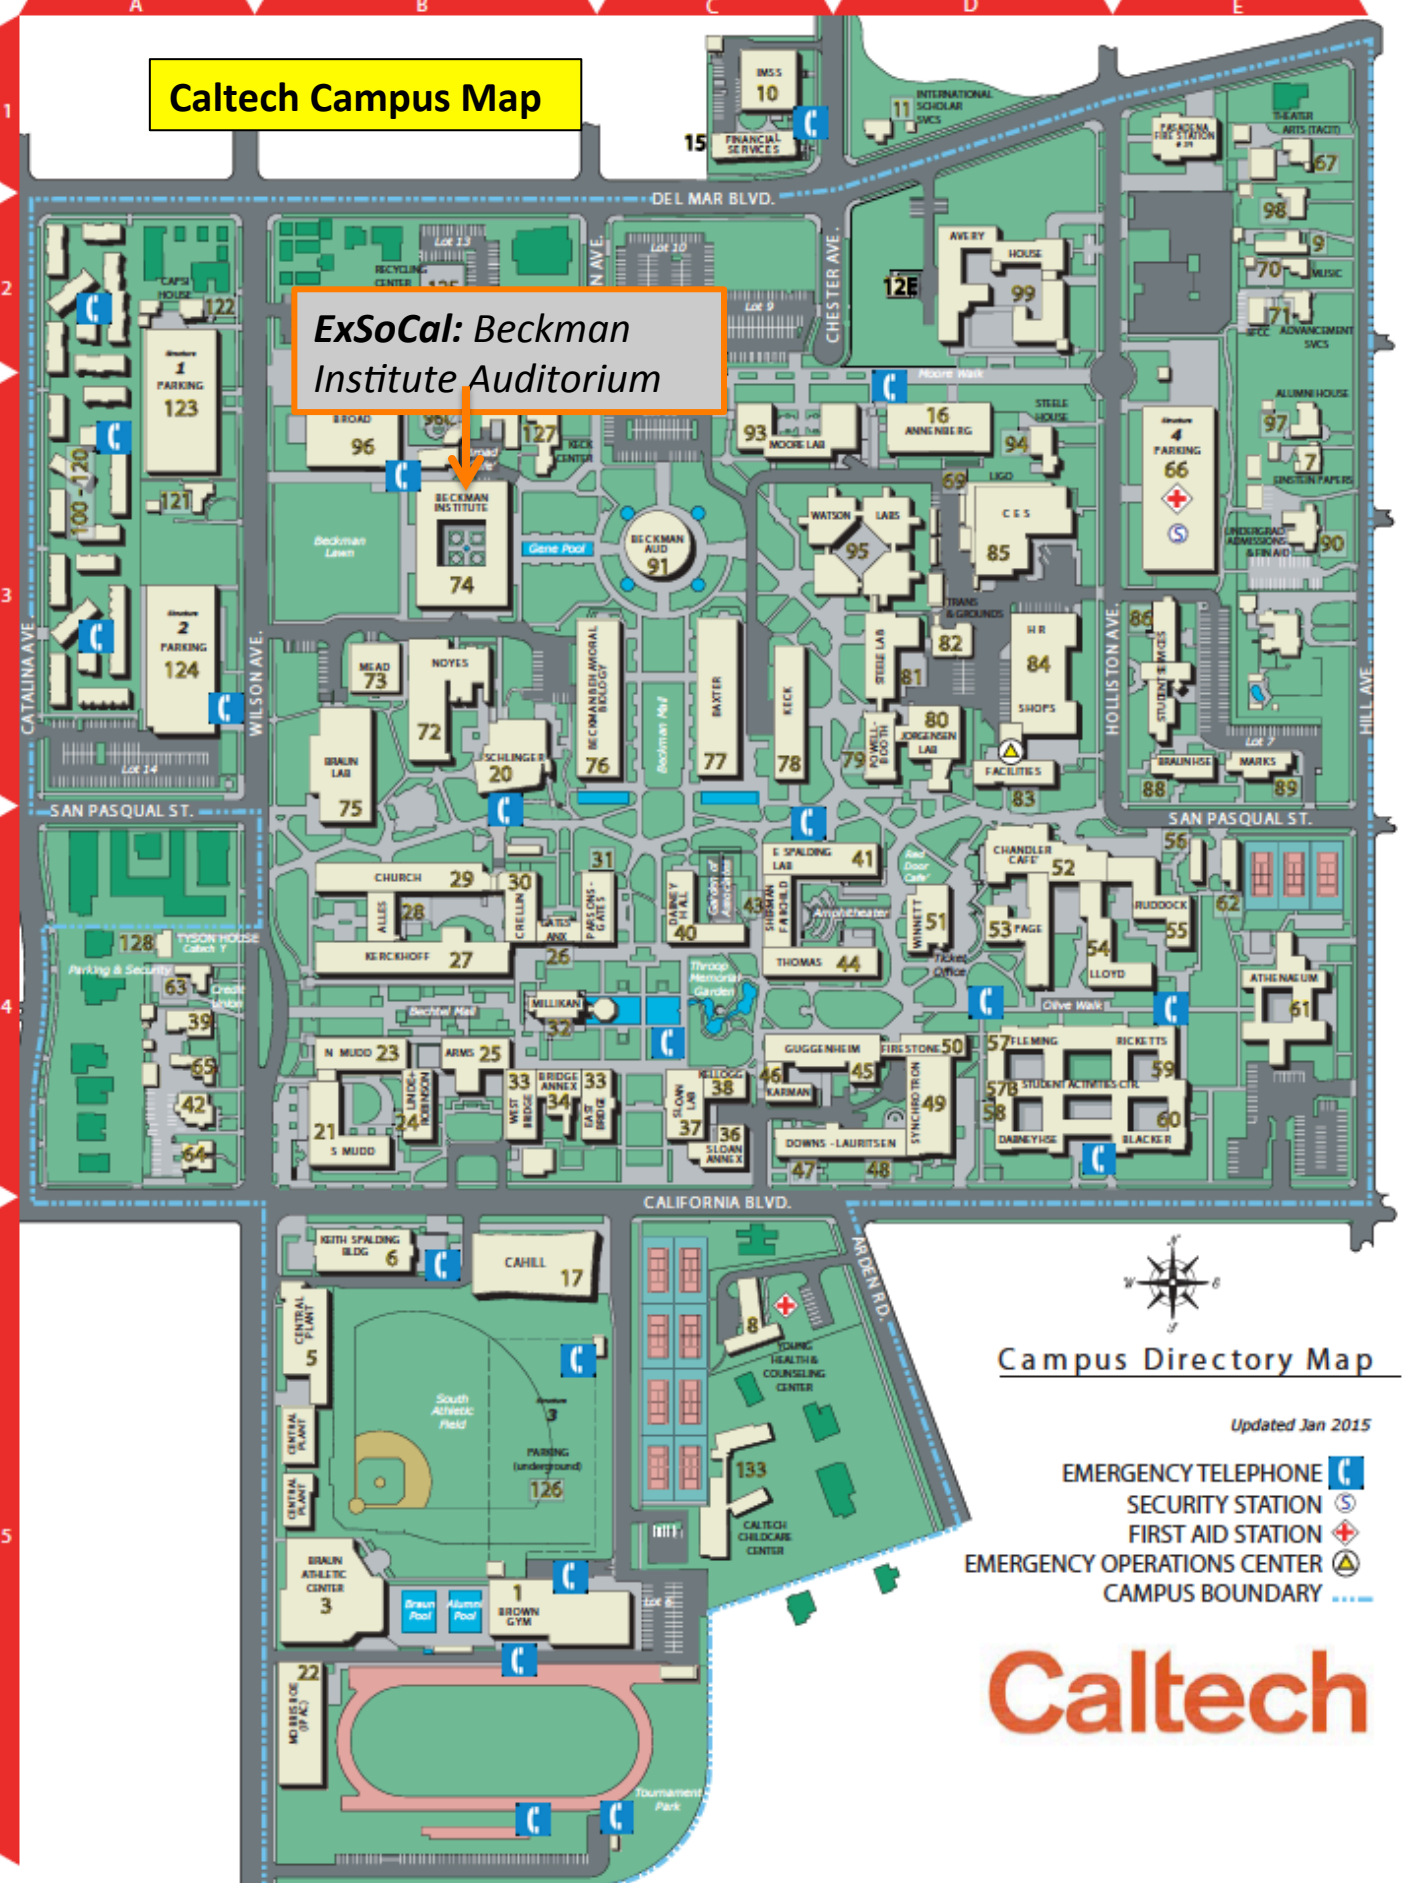

# Caltech Campus Map

*ExSoCal: Beckman  
Institute Auditorium*

## Campus Directory Map

Updated Jan 2015

- EMERGENCY TELEPHONE 
- SECURITY STATION 
- FIRST AID STATION 
- EMERGENCY OPERATIONS CENTER 
- CAMPUS BOUNDARY 